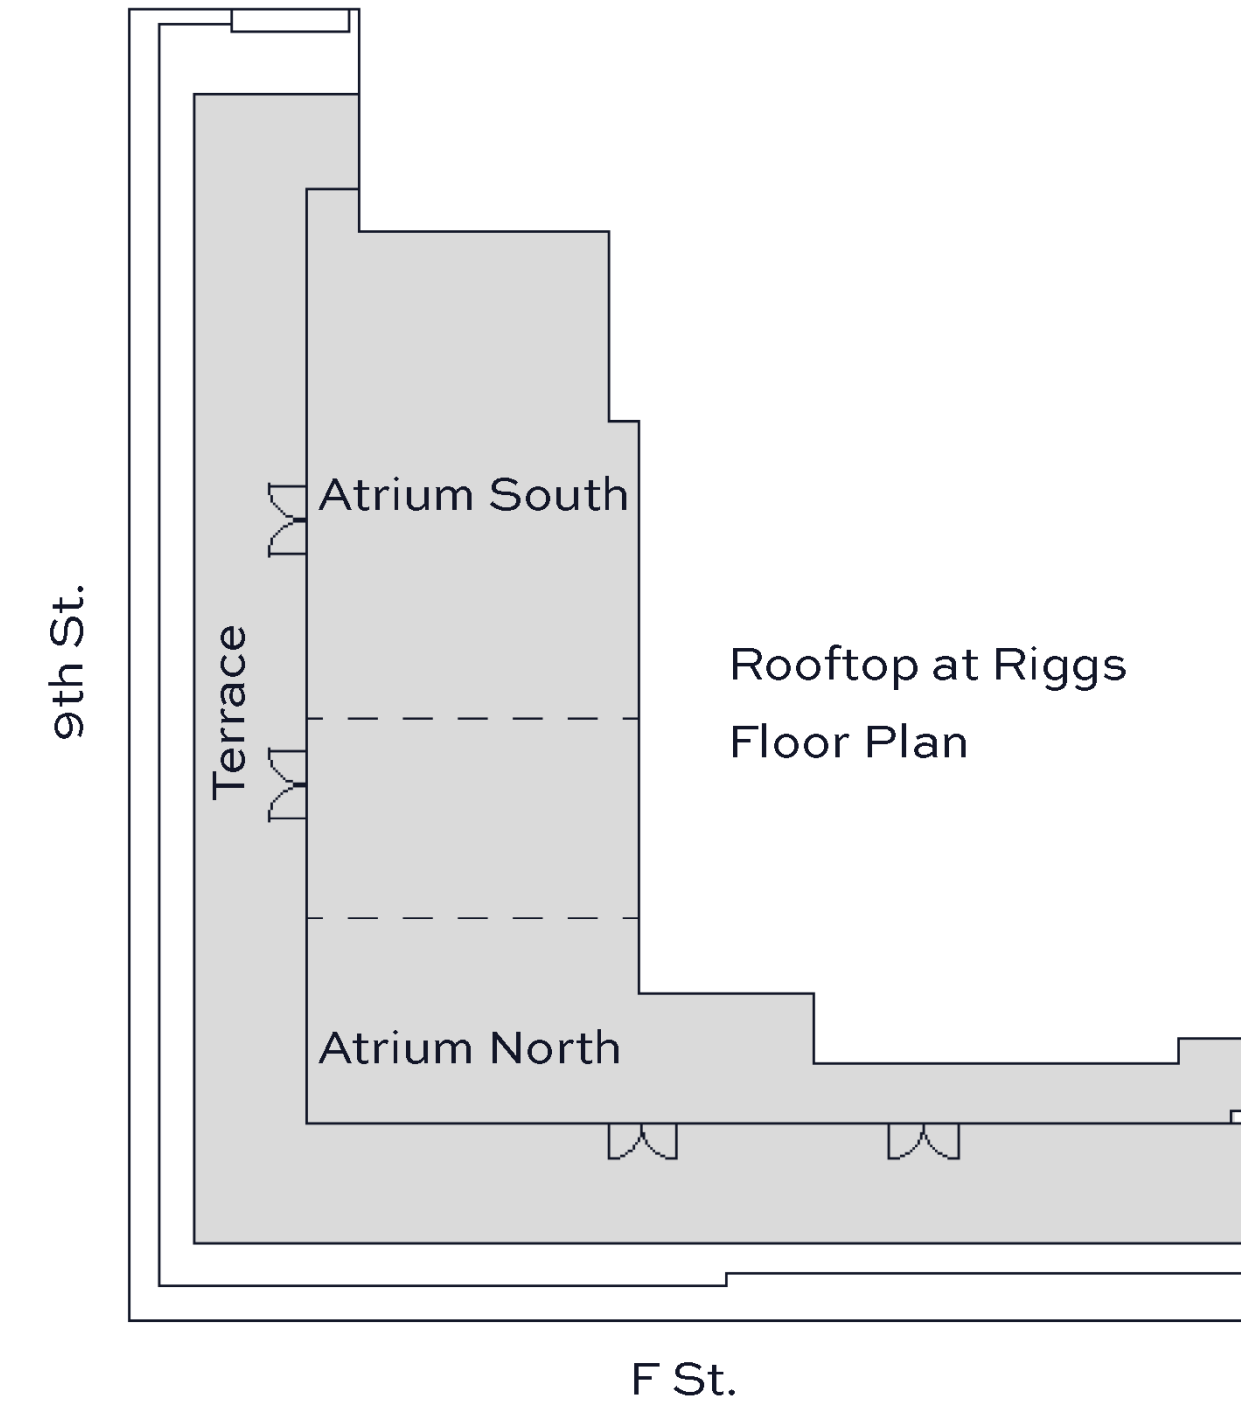

Meetings & Events Capacities

<u>ROOM NAME</u>	<u>SQ. FT.</u>	<u>SQ. M.</u>	<u>RECEPTION</u>	<u>BANQUET & SEATED</u>	<u>CLASSROOM</u>	<u>THEATER</u>	<u>U-SHAPE</u>
Rooftop at Riggs	2,480	230	200	140	-	-	-
Atrium South	1,345	125	100	100	60	60	36
Atrium North	1,130	105	60	40	30	30	24
Riggs Suite	720	67	30	12	-	-	-
Semi-Private Dining Room	455	42	30	30	-	-	-
Private Dining Room	405	38	20	16	-	-	-
Café Riggs Communal Bar	915	85	40	20	-	-	-